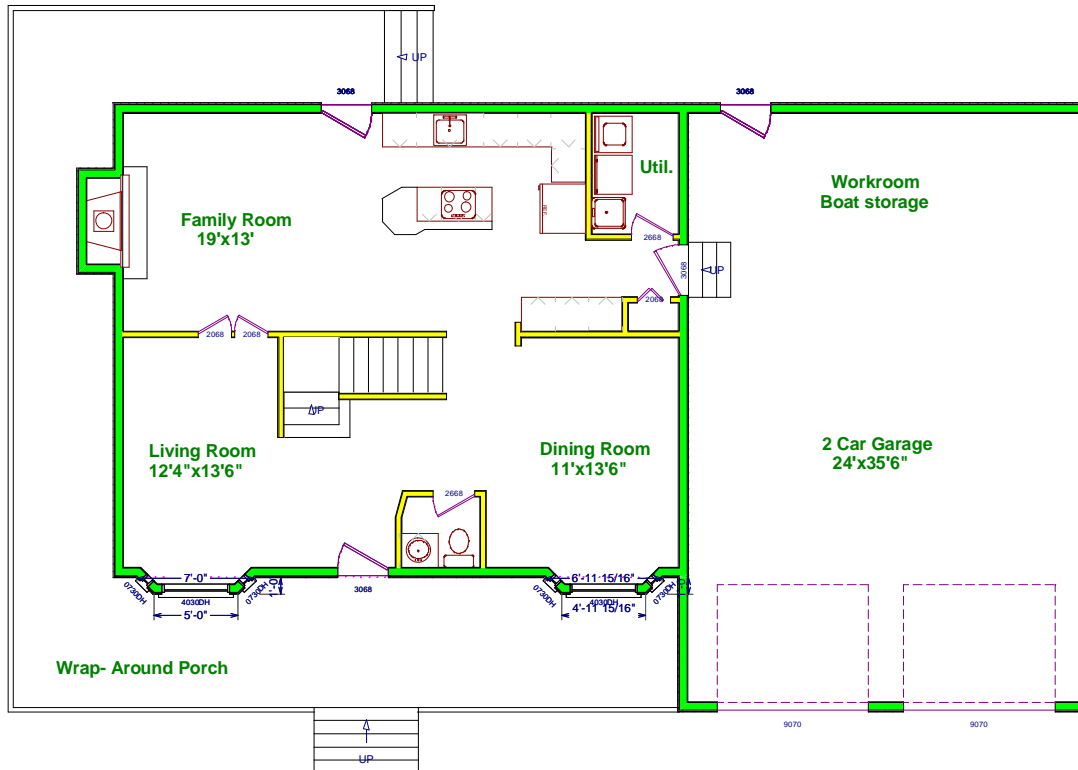

The "Rosedale"- Classic Colonial featuring 1,370 sq.ft., Master Suite with His/Hers Walk-in Closets, Master bath with seperate Shower and Tub Units, 3 additional Bedrooms, second Full Bath and Linen Closet on Upper Floor, Large Kitchen with Island, Family Room with Fireplace, Living Room, Dining Room, Oversized 2 Car Garage and Large Wrap-Around Porch.