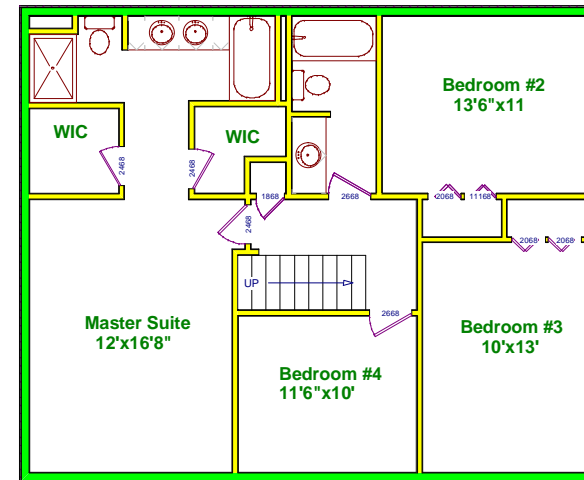

The "Rosedale"- Classic Colonial featuring 1,370 sq.ft., Master Suite with His/Hers Walk-in Closets, Master bath with seperate Shower and Tub Units, 3 additional Bedrooms, second Full Bath and Linen Closet on Upper Floor, Large Kitchen with Island, Family Room with Fireplace, Living Room, Dining Room, Oversized 2 Car Garage and Large Wrap-Around Porch.